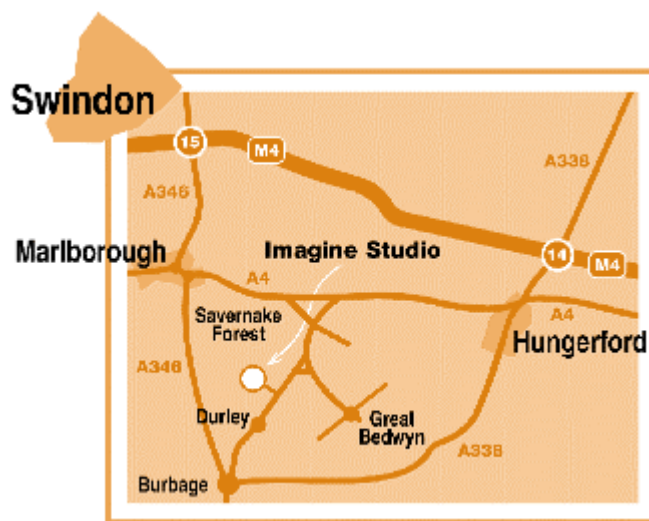

# imagine

contemporary portraits for everyone

**From M4 (Jct 15)** - Head south on the A 346 to Marlborough. From Marlborough, take the A4 east towards Hungerford, 3.5 miles along the A4 take the turning on your right for Great Bedwyn. You will come to a junction, turn right, still heading for Great Bedwyn, at the next junction take the right fork towards Savernake, Burbage and Durley. Imagine Studio at Warren Farm is 0.5 miles along this road on the right, there is plenty of parking.

**From M4 (Jct 14)** - Head south on the A 338 to Hungerford, from Hungerford take the A4 west towards Marlborough, 6 miles along the A4 take the turning on your left for Great Bedwyn. Approximately 1.5 miles along this road is a junction, take the right fork towards Savernake, Burbage and Durley. Imagine Studio at Warren Farm is 0.5 miles along this road on the right, there is plenty of parking.